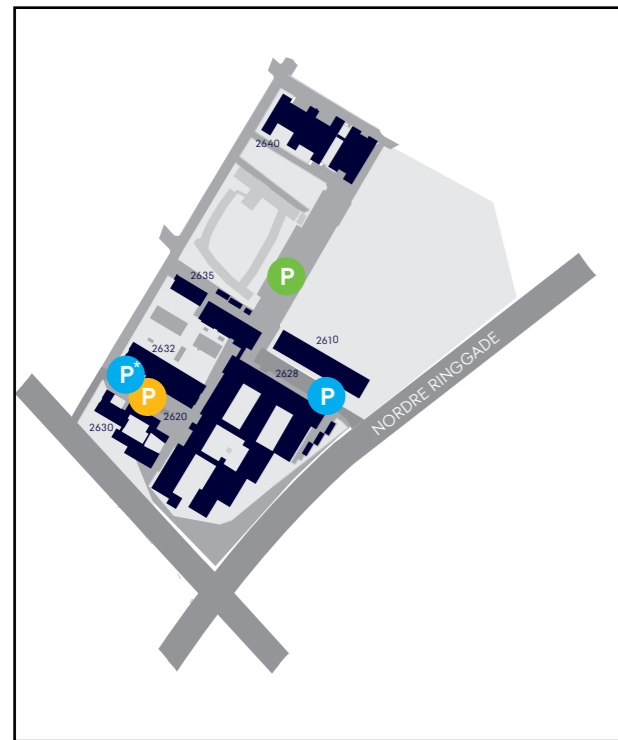

FUGLESANGS ALLÉ

- P Parking spaces
- P Underground car park - if marked with *, BomBizz is required
- P Special parking - time limit, barrier or payment
- - - Parking with a four-hour time limit in the marked areas